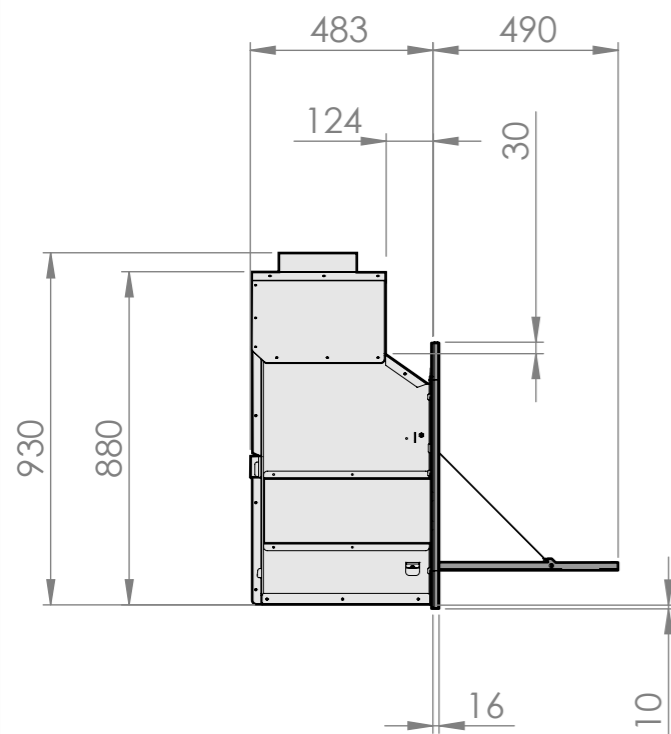

## Dimensions

### Braaimaster BI Single

Compatible with  
Double-walled stainless steel flue

Ø 200 / 250 mm      inside/outside diameter

Inner wall of flue is positioned inside  
the connector ring of the Braai.