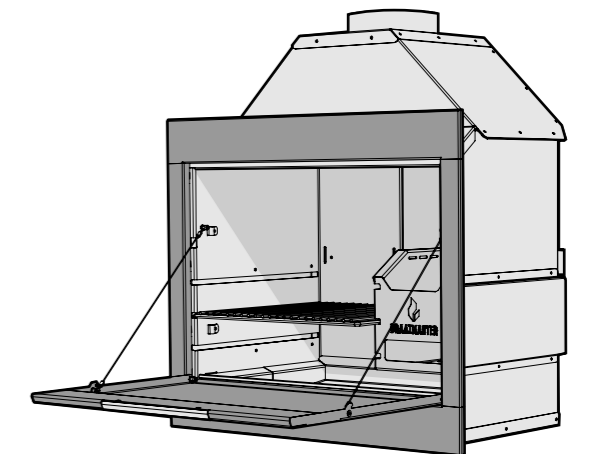

## Dimensions

### Braaimaster BI Single

Compatible with  
Double-walled stainless steel flue

Ø 200 / 250 mm      inside/outside diameter

Inner wall of flue is positioned inside  
the connector ring of the Braai.