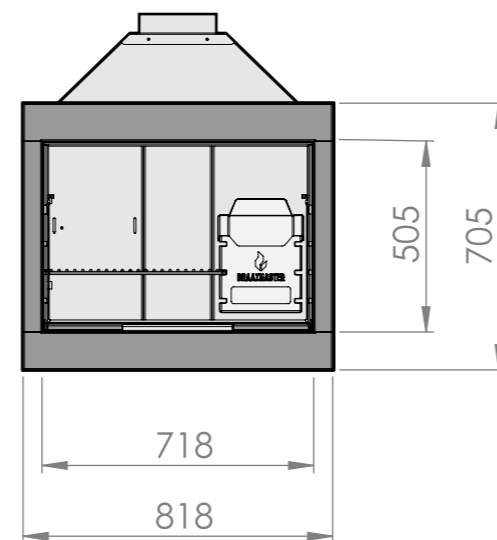

## Dimensions

### Braaimaster BI Single

Compatible with  
Double-walled stainless steel flue

Ø 200 / 250 mm      inside/outside diameter

Inner wall of flue is positioned inside  
the connector ring of the Braai.