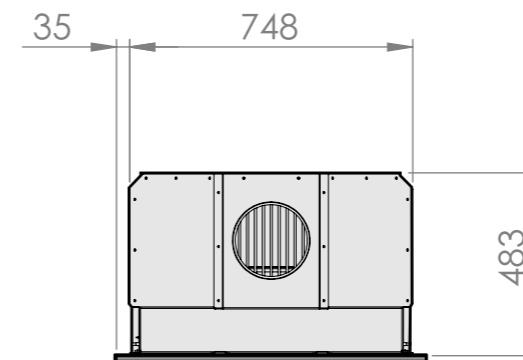

## Dimensions

### Braaimaster BI Single

Compatible with  
Double-walled stainless steel flue

Ø 200 / 250 mm      inside/outside diameter

Inner wall of flue is positioned inside  
the connector ring of the Braai.