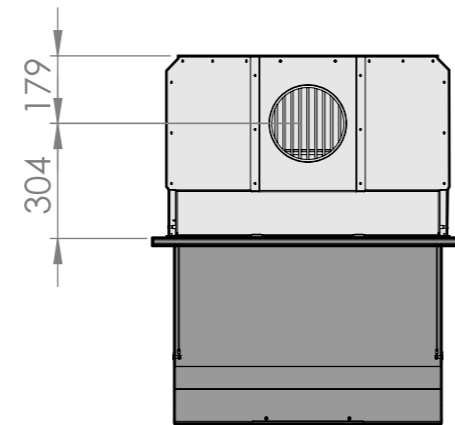

## Dimensions

### Braaimaster BI Single

Compatible with  
Double-walled stainless steel flue

Ø 200 / 250 mm      inside/outside diameter

Inner wall of flue is positioned inside  
the connector ring of the Braai.