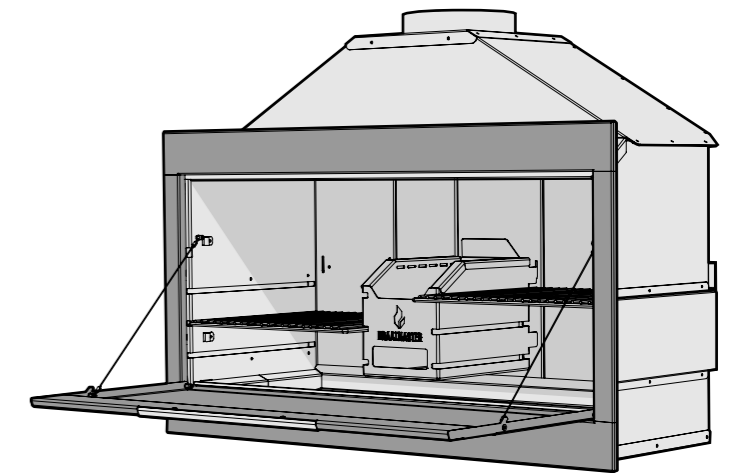

Braaimaster BI Duo

Dimensions

Braaimaster BI Duo

Compatible with
Double-walled stainless steel flue

∅ 250 / 300 mm   inside/outside diameter

Inner wall of flue is positioned inside
the connector ring of the Braai.

BRAAIMASTER®

ON FIRE

Braaimaster
+31(0)646945515
www.braaimaster.nl
info@braaimaster.nl