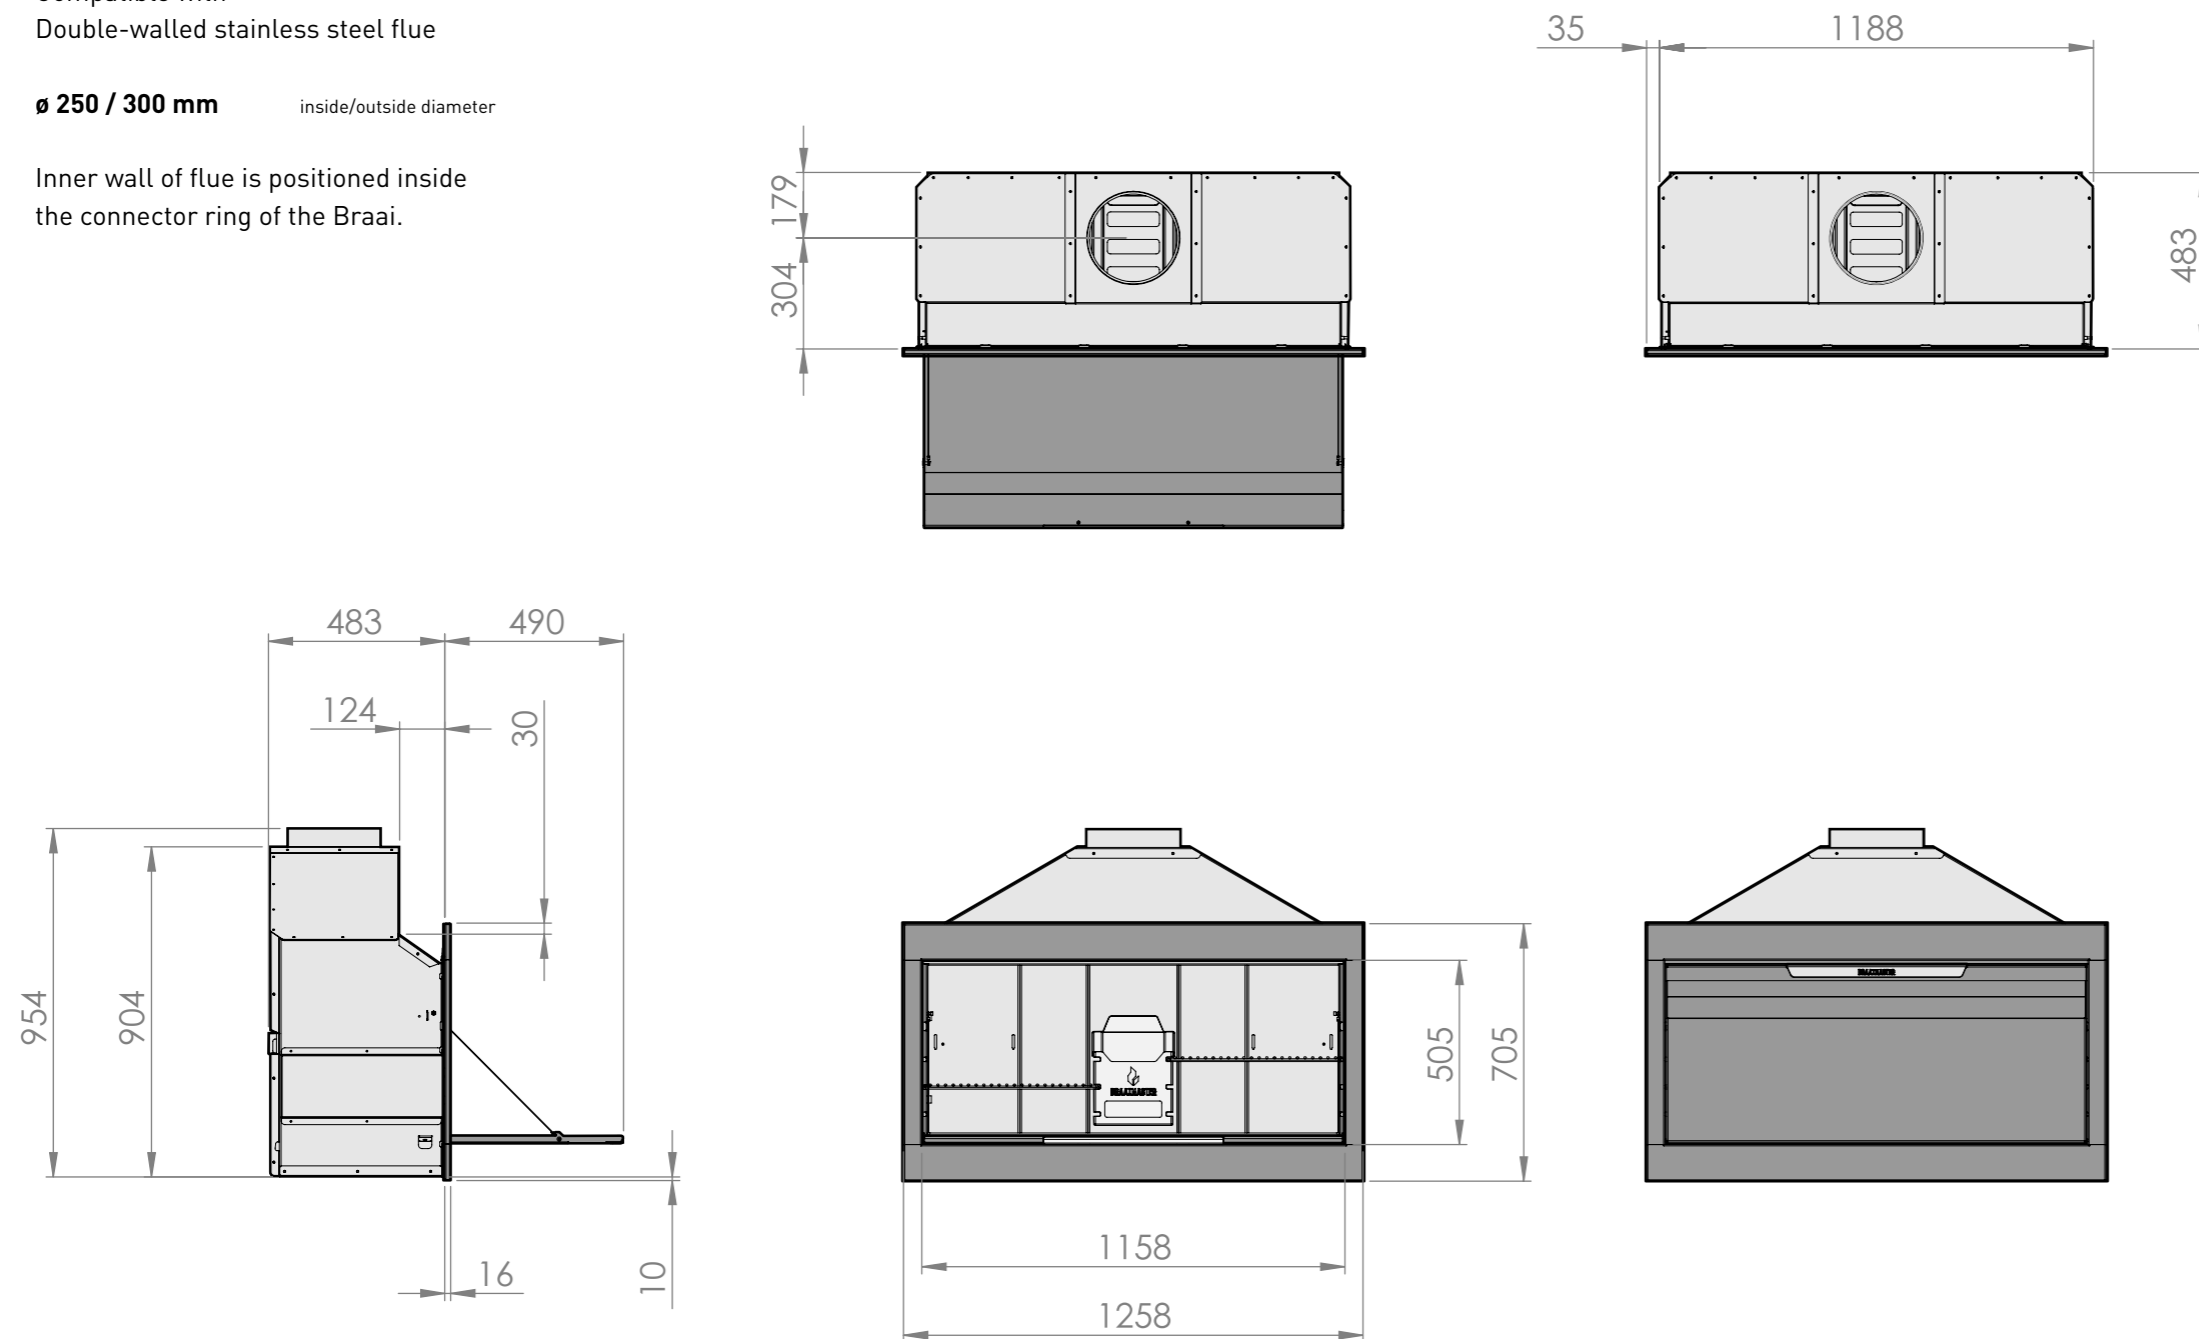

Braaimaster BI Duo

Dimensions

Braaimaster BI Duo

Compatible with
Double-walled stainless steel flue

∅ 250 / 300 mm   inside/outside diameter

Inner wall of flue is positioned inside
the connector ring of the Braai.

BRAAIMASTER®

ON FIRE

Braaimaster
+31(0)646945515
www.braaimaster.nl
info@braaimaster.nl